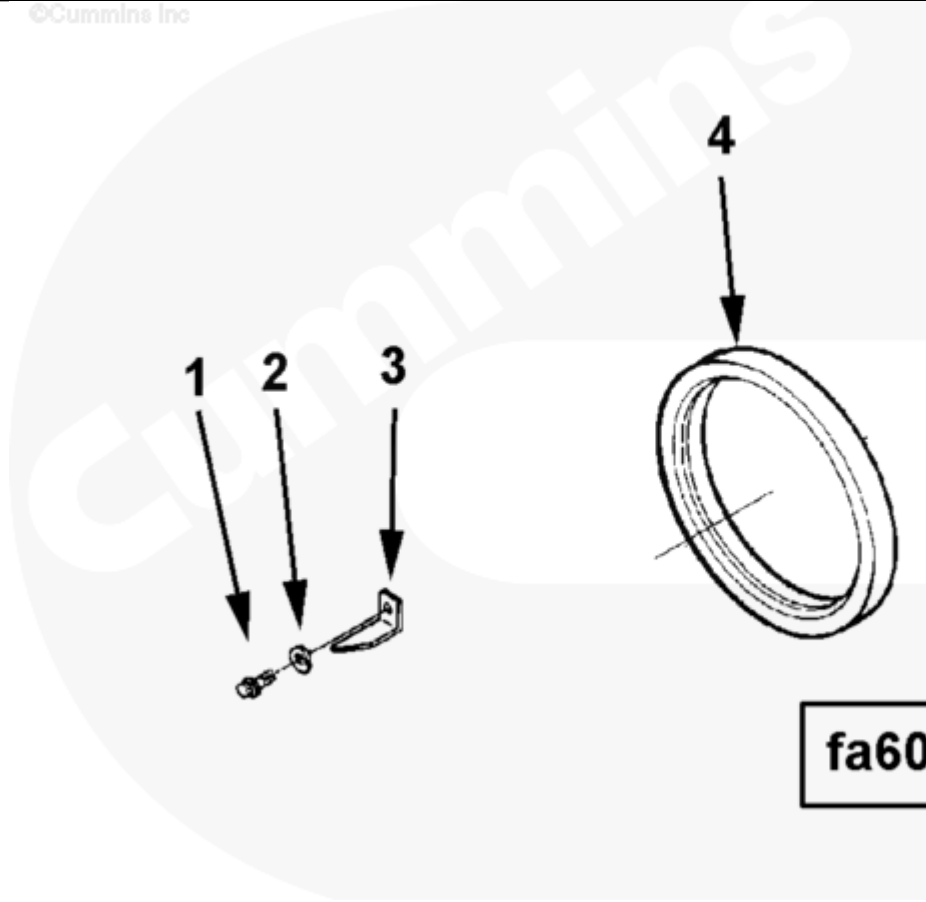

Parts Catalog - Option Detail

Electronic Parts Catalog - Option Detail				
Option	Group	Graphic	Film Card	Date
FA6014	08.03	fa603ge	K38	16-JAN-96
Engines	GTA38, K38, KTA38GC CM558, QSK38 CM2150 K106, QSK38 CM2150 MCRS, QSK38 CM850 MCRS			

©Cummins Inc

fa603ge

[SMALL](#) | [MEDIUM](#) | [LARGE](#)

Cart	Ref No	Part Number	Part Description	Required	Remarks
View My Cart					
		FA6014	Fan Hub		Fan Drive
<input type="checkbox"/>	1	206527	Twelve Point Cap Screw	1	5/16 - 18 X 5/8 in.
<input type="checkbox"/>	2	S 605	Lock Washer	1	5/16 in.
<input type="checkbox"/>	3	206526	Timing Pointer	1	
<input type="checkbox"/>	4	3016792	Oil Seal	1	
		3648162	Dust Seal	1	Item Not Shown In Art.